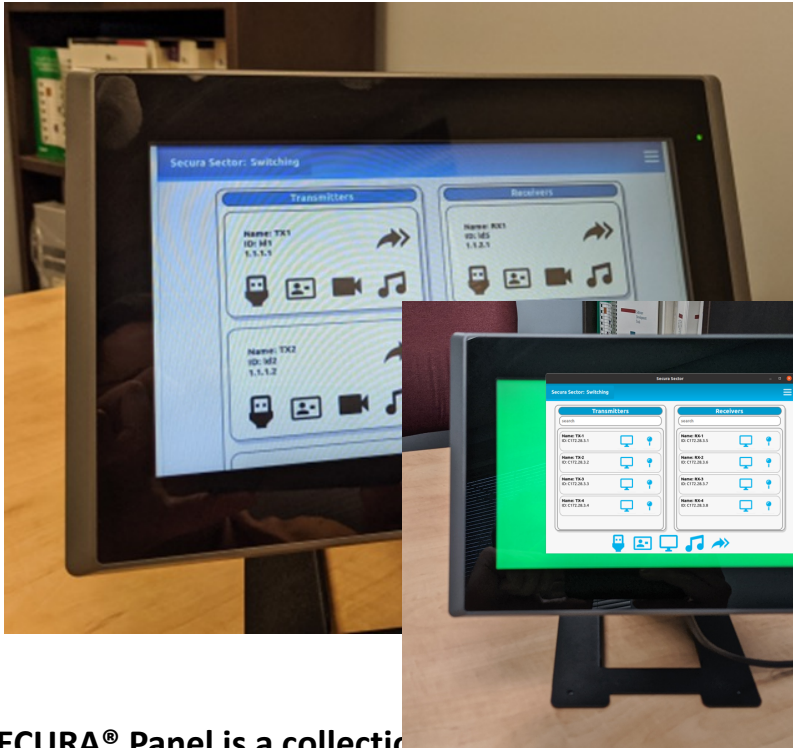

## FIPS Encrypted Touch Panels That Connect FIPS Secured Signals

### SECURA® PANEL Capabilities

- Control Encryption — FIPS 140-3 mTLS using Certificates of Authority and CNSA Elliptical Curve Keys
- Contains TPM Module
- Various sizes from 2.8" to 32" for simple switching to larger walls arrangements
- POE for RJ45 copper
- SFP for single mode or multimode fiber connectivity
- User authentication and specific user authorized signals per work area
- Custom applications for additional Touch Panel needs

- ✓ SECURA® Panel is a collection of various sized Touch Panels ranging from 2.8" to 32".
- ✓ These panels are POE except for the larger ones and feature FIPS mTLS connections to the PESA Secura® Control system
- ✓ Support stands help create efficient workflows
- ✓ Rugged panels for long term usage