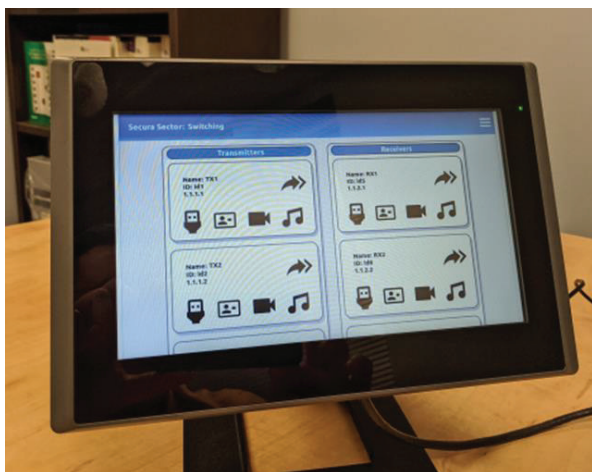

PESA SECURA[®] PANEL

SECURA[®] - MISSION VIDEO SYSTEM (MVS)

SECURA[®], DoDIN APL CERTIFIED CUSTOMIZABLE MULTI-SIZE TOUCH PANELS WITH TRUSTED PROTECTION MODULE

- ✓ SECURA[®] Touch Panels are available in various screen sizes ranging from a compact 2.8" up to 32"
- ✓ All SECURA[®] Touch Panels feature FIPS 140-3 with mutual TLS connections to the Secura[®] Control system, ensuring authenticity
- ✓ Most touch panels provide Power Over Ethernet (PoE)*
- ✓ SECURA[®] Touch Panels are easily customizable to accommodate unique needs of a particular installation
- ✓ Panels are rugged and designed for long term usage

*Some of the larger screen touch panels do not provide PoE

SECURA[®] PANEL CAPABILITIES

- Control Encryption — FIPS 140-3 mTLS using Certificates of Authority and CNSA Elliptical Curve Keys
- Contains TPM Module
- Various sizes from 2.8" to 32" for simple switching to larger walls arrangements
- PoE for RJ45 copper
- SFP for single mode or multimode fiber connectivity
- User authentication and specific user authorized signals per work area
- Custom applications for additional Touch Panel needs